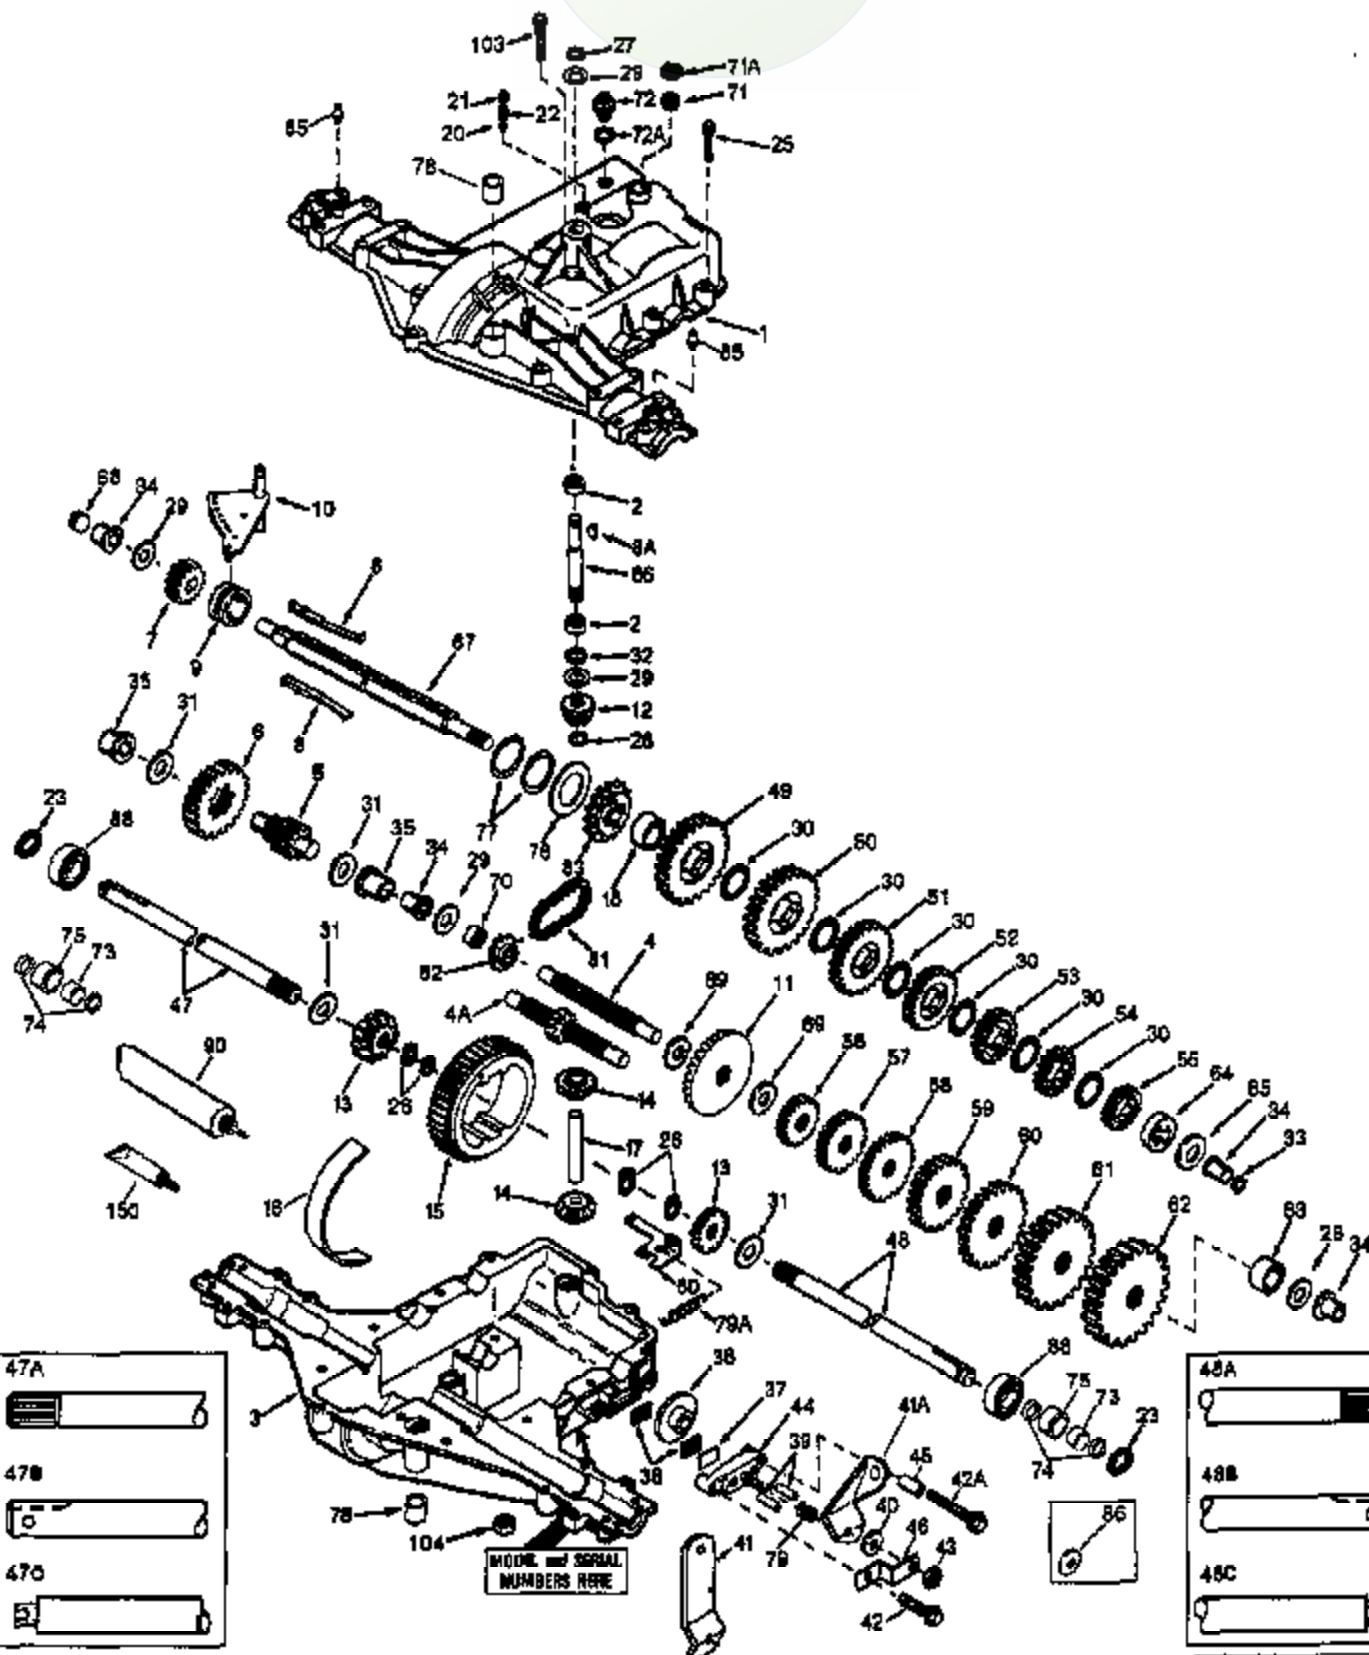

ILLUSTRATION SHOWS TYPICAL PARTS ONLY. ORDER BY PART NUMBER. PARTS NOT LISTED ARE SUPPLIED BY OEM.

- 47A
- 47B
- 47C

MODEL and SERIAL NUMBERS HERE

- 48A
- 48B
- 48C

Ref #	Part Number	Qty	Description
1	772108A		Transaxle Cover
2	780086A		Needle Bearing
3	770102A		Transaxle Case
4	776260A		Countershaft
5	776219A		Output Shaft & Pinion
6	778139		Output Gear
7	778136		Spur Gear (15 teeth-steel)
8	792136A		Shifter Key
9	784352		Shifter Collar
10	784354		Shift Rod & Fork
11	778229		Bevel Gear (42 teeth-steel)
12	778113A		Input Bevel Pinion
13	778368	930-936-029A	Bevel Gear (Incl. 14)
14	778368	Peerless 2	Bevel Pinion (Incl. 13)
15	778260		Ring Gear
17	786139		Drive Pin
18	786102		Spacer
20	792077A		Steel Ball (5/16" dia.)
21	792078		Set Screw, 3/8-16 x 3/8"
22	792079		Spring
23	788061		Seal Ring
25	792073A		Screw, 1/4-20 x 1-1/4"
26	792125		Retaining Ring (pkg. of 2)
27	792035		Retaining Ring
28	788040		Retaining Ring
29	780072		Thrust Washer
30	780108		Thrust Washer
31	780001		Washer
32	792001		"O" Ring
33	788051A		Square Cut Seal
34	780105A		Flanged Bushing
35	780118A		Flanged Bushing
36	790003		Brake Disk
37	790007		Brake Pad Plate
38	799021		Brake Pad (pkg. of 2)
39	786026		Dowel Pin
40	792076A		Flat Washer
41	790019		Brake Lever
42A	792085A		Screw, 1/4-20 x 2-1/4"
42	792073A		Screw, 1/4-20 x 1-1/4"
43	792075		Locknut, 5/16-24
44	790025		Brake Pad Holder
45	786066		Spacer
46	786086		Brake Lever Bracket
47	774748		Axle (10-25/32" long)
48	774691		Axle (16-1/2" long)
49	778215		Spur Gear (37 teeth)
50	778124A		Spur Gear (30 teeth)
51	778123A		Spur Gear (25 teeth)
52	778122A		Spur Gear (22 teeth)
53	778273		Spur Gear (19 teeth-steel)
56	778230		Spur Gear (12 teeth-steel)
57	778126A		Spur Gear (20 teeth)
58	778127A		Spur Gear (25 teeth)
59	778128A		Spur Gear (28 teeth)
60	778163		Spur Gear (31 teeth)